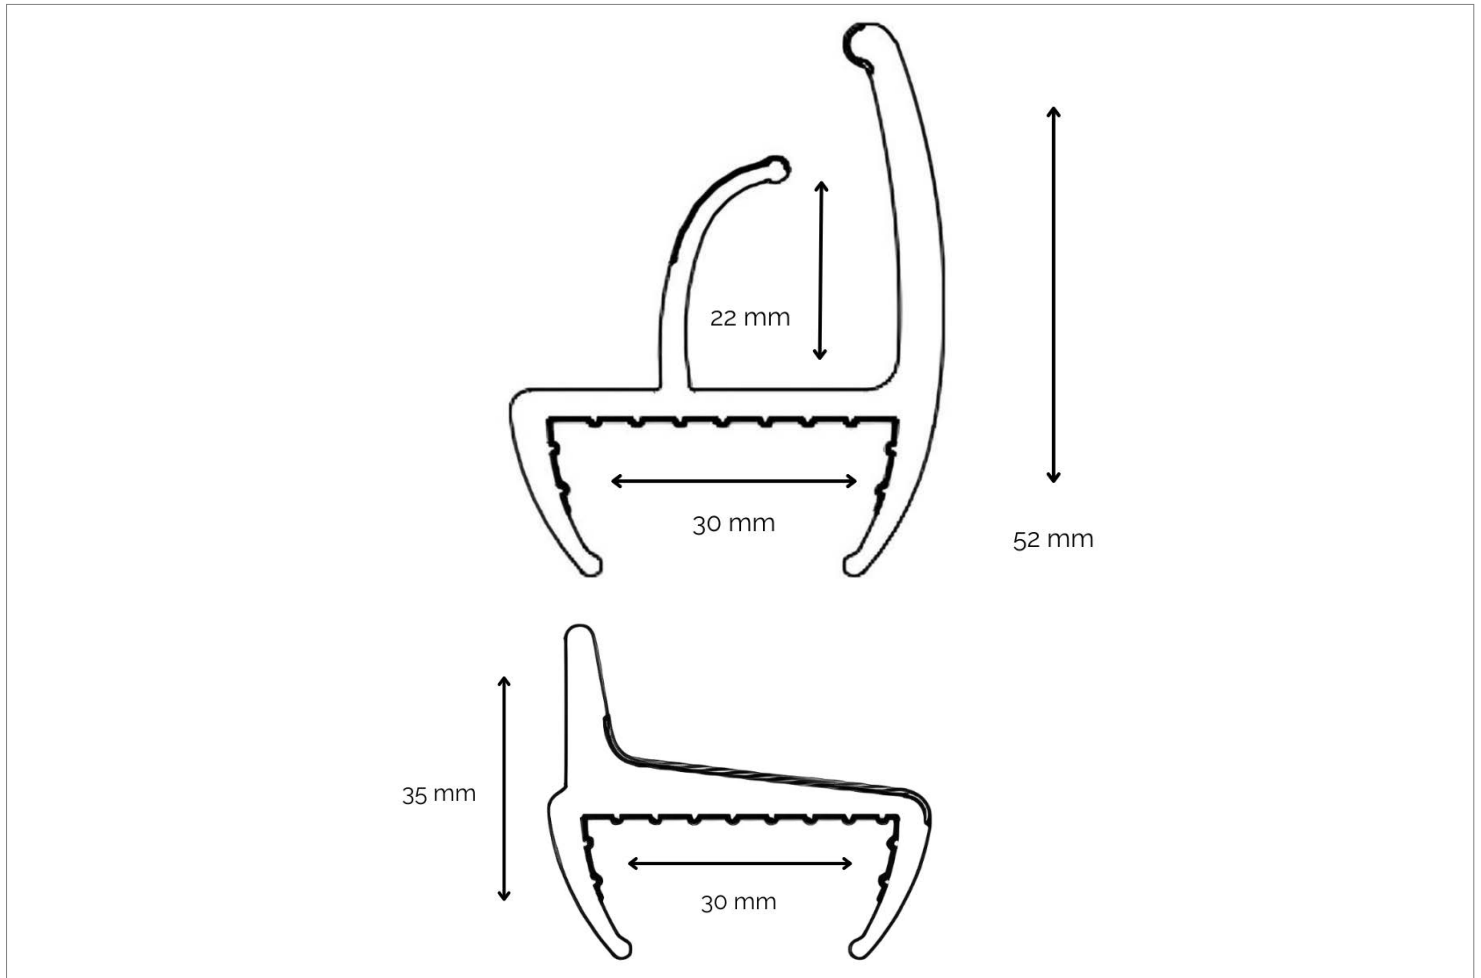

Door sealing 30 mm

Door sealing 30 mm

DIY Door seal for trucks and trailers

Order includes handy and cost-effective welding unit.

Sealings available in different lengths and colours.

30 mm Lip profile = Item No: 8426

30 mm Center profile = Item No: 8427

SPECIFICATION

Material: TPV Antifriction and Bondafin

Colour: Black (standard)